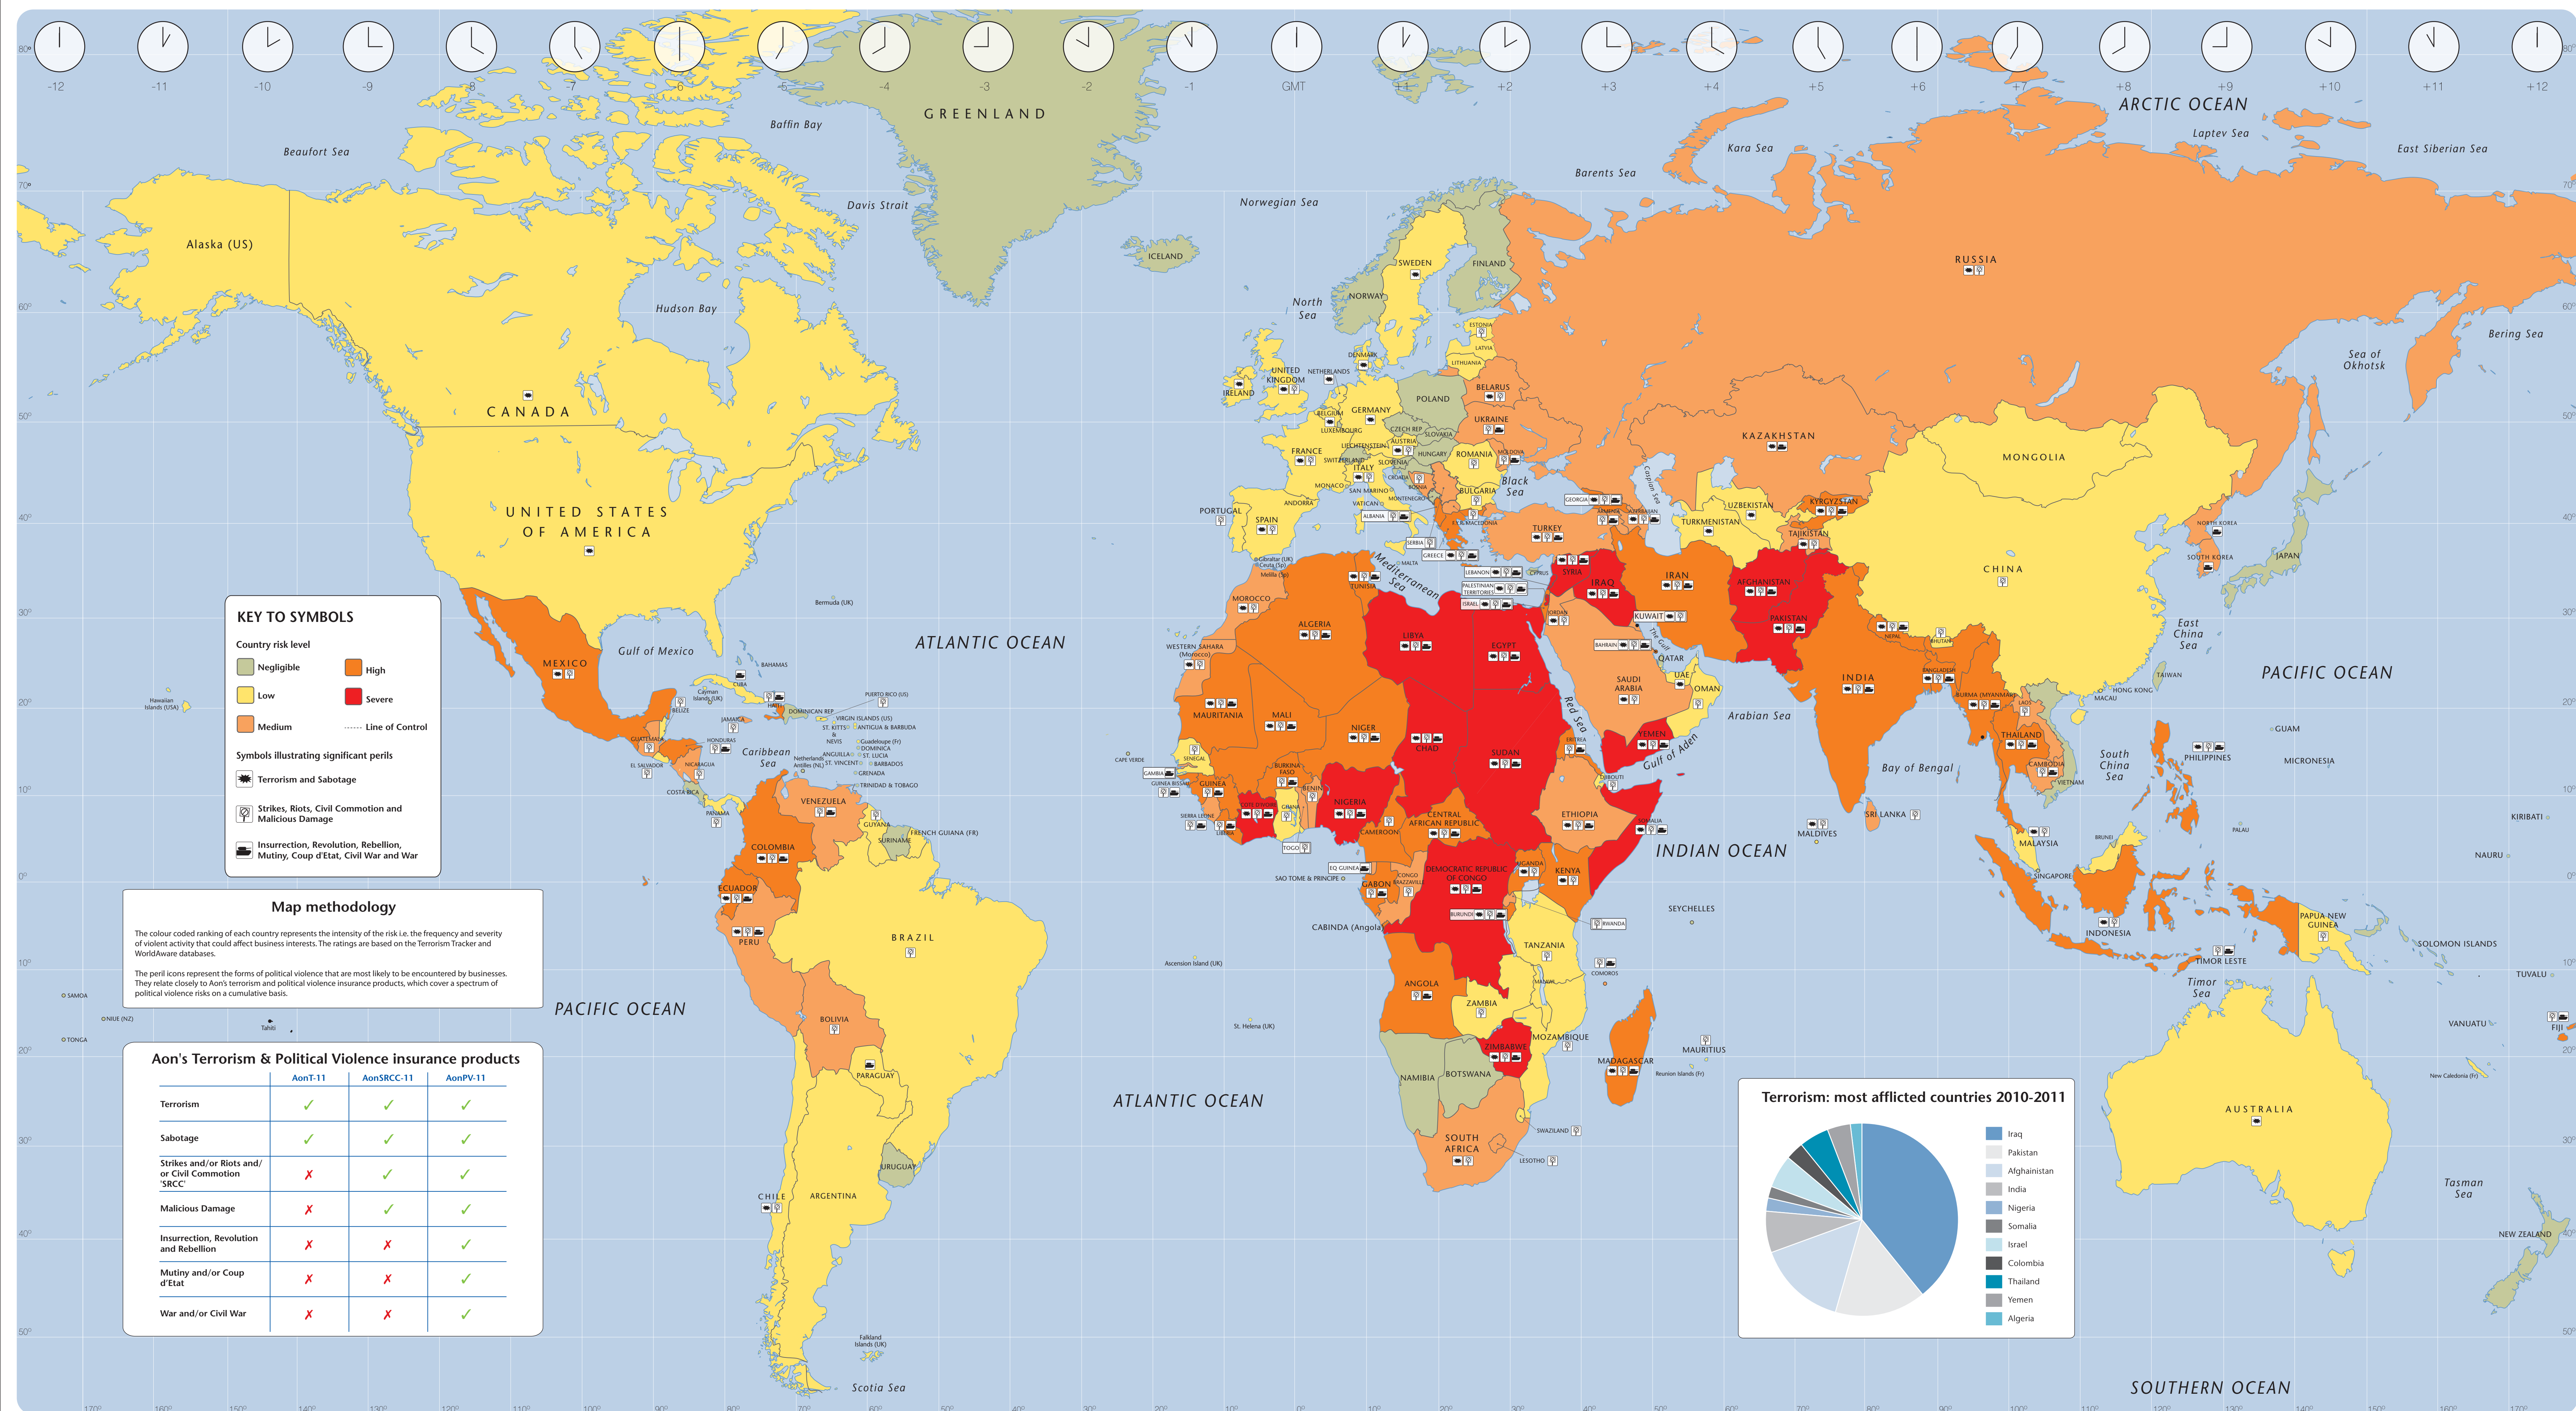

2011 Terrorism & Political Violence Map

Aon's unique approach to terrorism and political violence risk management combines threat assessment, impact analysis and crisis management consulting with individually structured insurance programmes to ensure you have the most appropriate solution in place. For further information please speak to your Aon broker, or visit www.aon.com